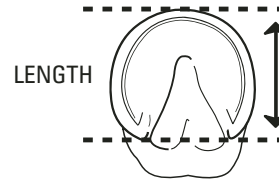

# Easyboot Edge Hoof Boot Measurement Log

Keep track of your horse's hoof growth.  
Questions? Give us a call! 1.800.447.8836.

Size	Width in inches	Length in inches
0	4 3/8" - 4 9/16"	4 5/8" - 4 15/16"
1	4 9/16" - 4 7/8"	4 15/16" - 5 1/8"
2	4 7/8" - 5 1/8"	5 1/8" - 5 9/16"
3	5 1/8" - 5 1/2"	5 9/16" - 5 15/16"

Size	Width in mm	Length in mm
0	111-116mm	118-124mm
1	117-123mm	125-130mm
2	124-130mm	131-140mm
3	131-139mm	141-150mm

Measure the width of the hoof across the bottom at the widest point.

Measure the length of the hoof from the toe to the buttress line of the heel. The buttress line is the farthest weight bearing point of the heel where the hoof wall ends. Do not include the heel bulbs in the measurement.