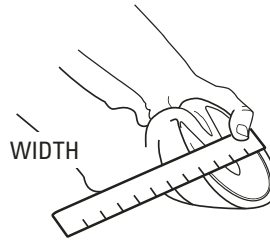

# Easyboot Edge Hoof Boot Measurement Log

Keep track of your horse's hoof growth.  
Questions? Give us a call! 1.800.447.8836.

Size	Width in inches	Length in inches
0	4 3/8" - 4 9/16"	4 5/8" - 4 15/16"
1	4 9/16" - 4 7/8"	4 15/16" - 5 1/8"
2	4 7/8" - 5 1/8"	5 1/8" - 5 9/16"
3	5 1/8" - 5 1/2"	5 9/16" - 5 15/16"

Size	Width in mm	Length in mm
0	111-116mm	118-124mm
1	117-123mm	125-130mm
2	124-130mm	131-140mm
3	131-139mm	141-150mm

Measure the width of the hoof across the bottom at the widest point.

Measure the length of the hoof from the toe to the buttress line of the heel. The buttress line is the farthest weight bearing point of the heel where the hoof wall ends. Do not include the heel bulbs in the measurement.